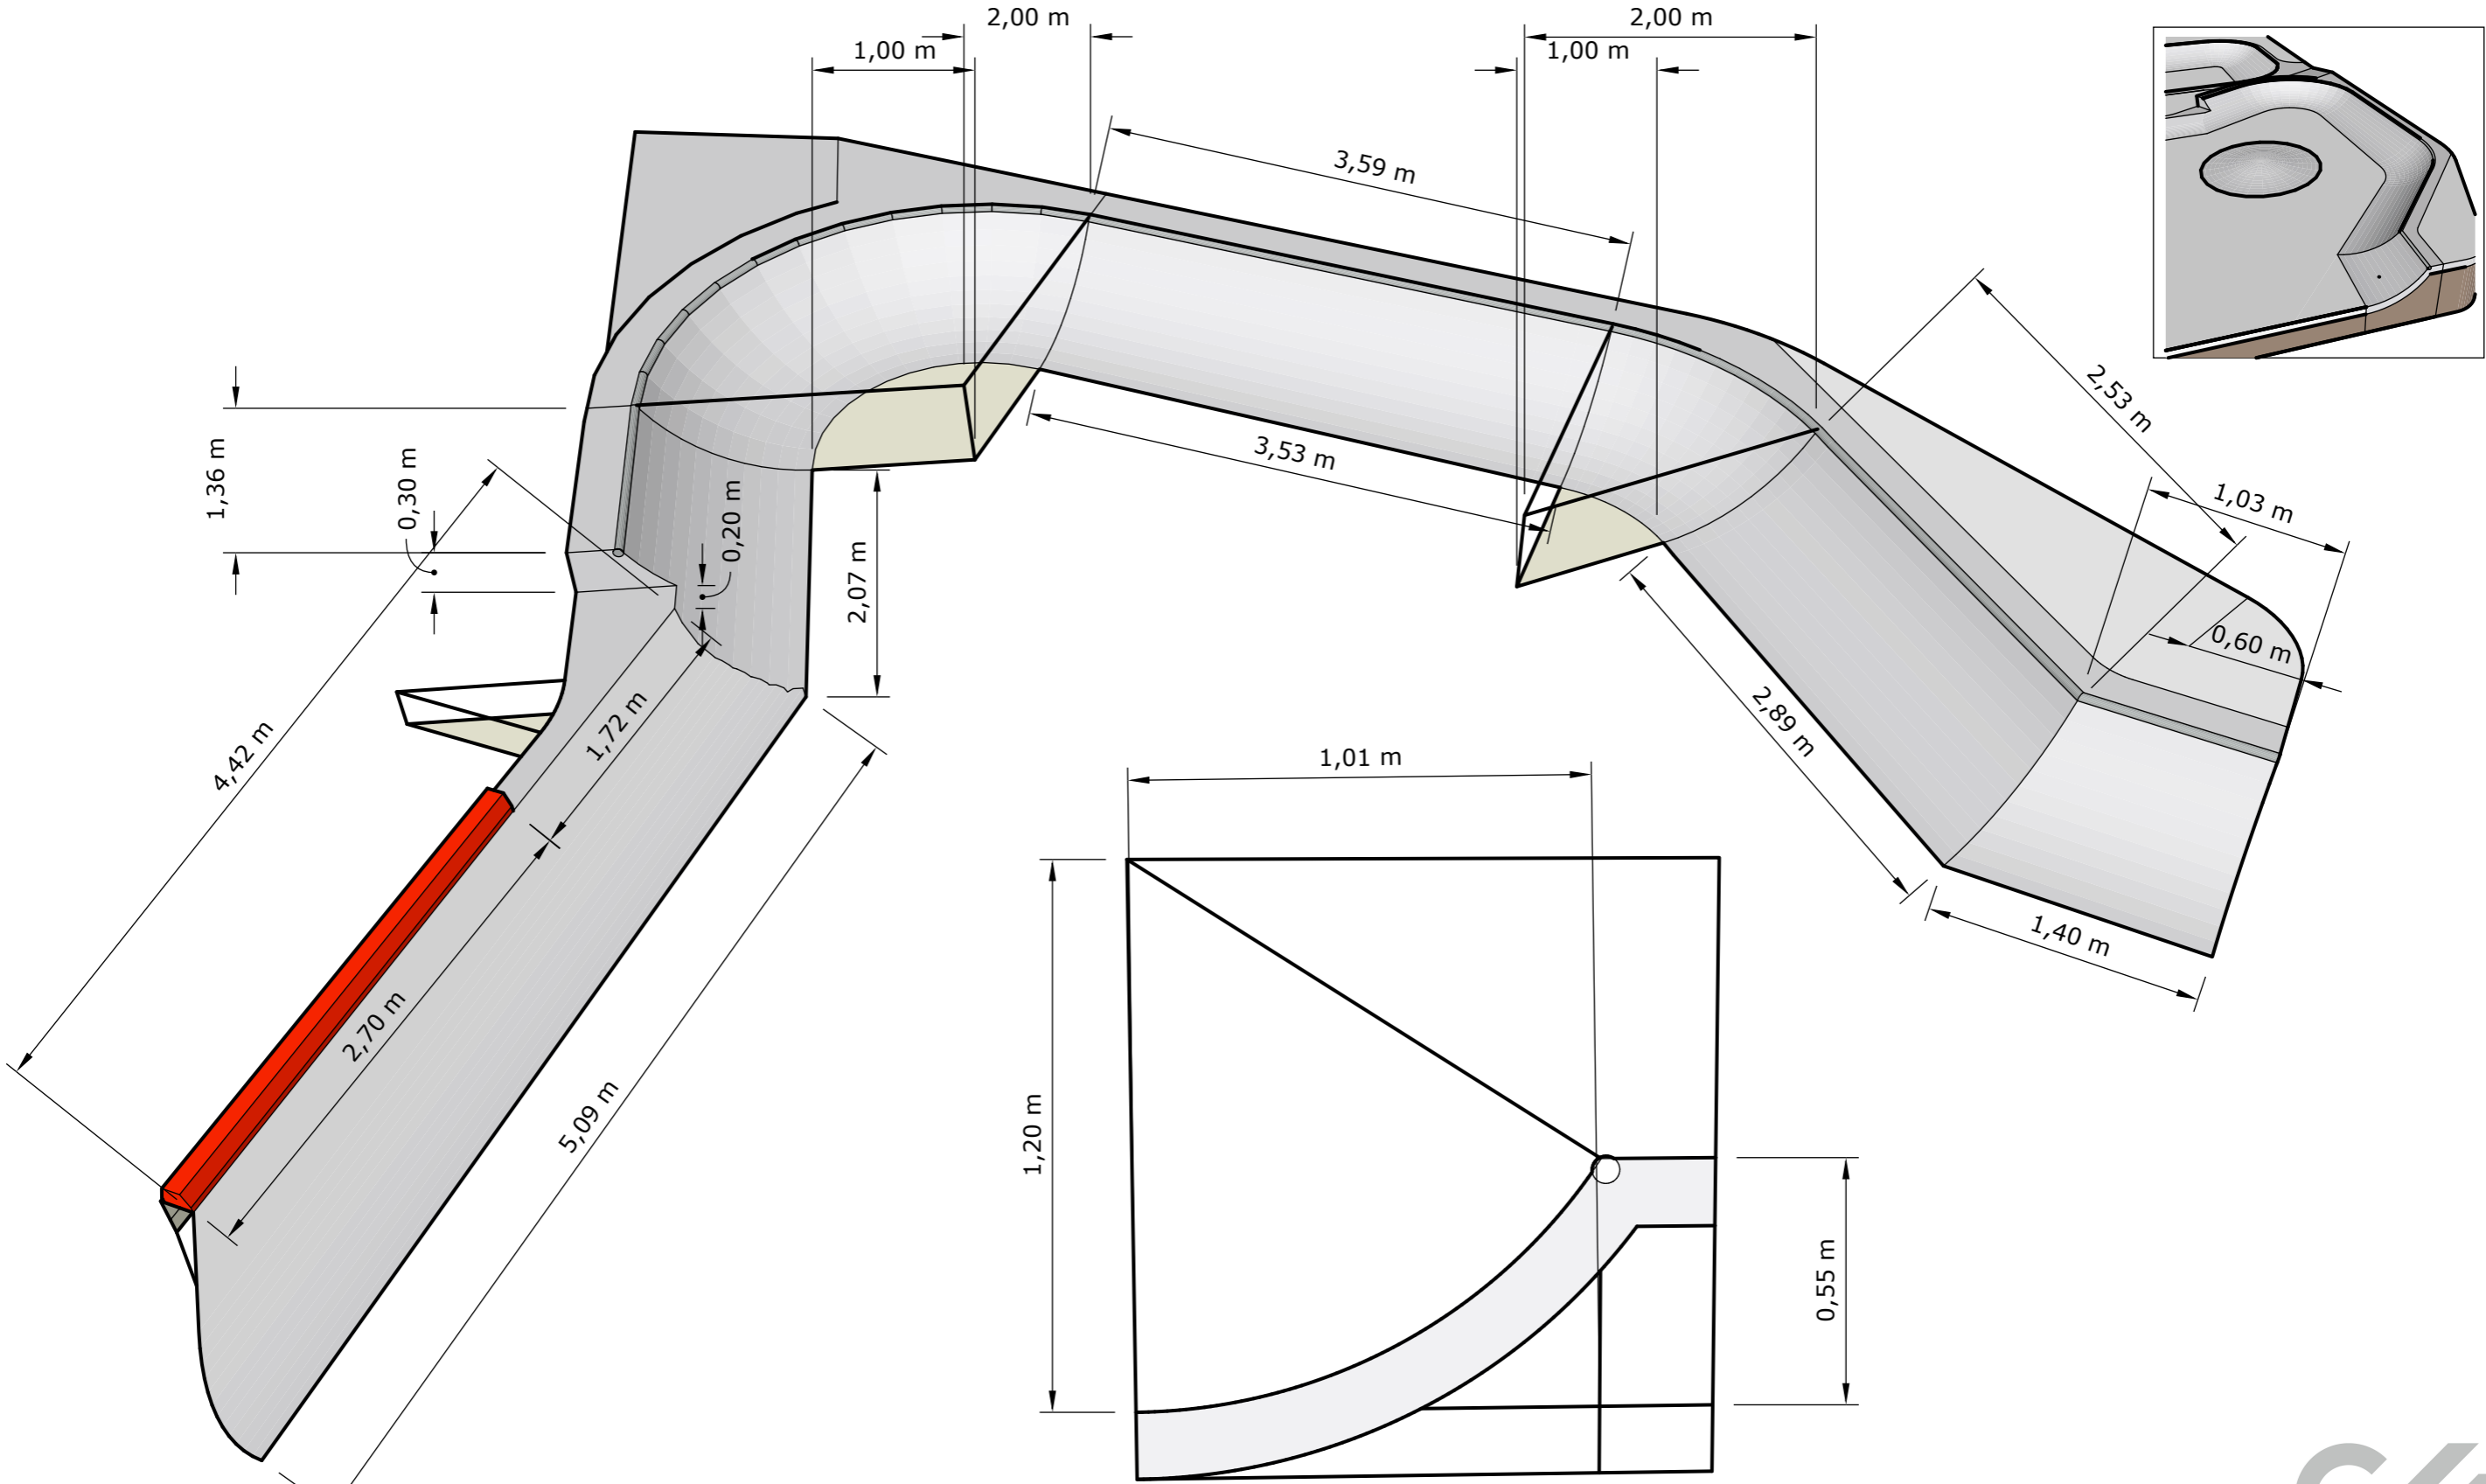

Noordwijk skatepark DO - D 'Topquarter sideview'