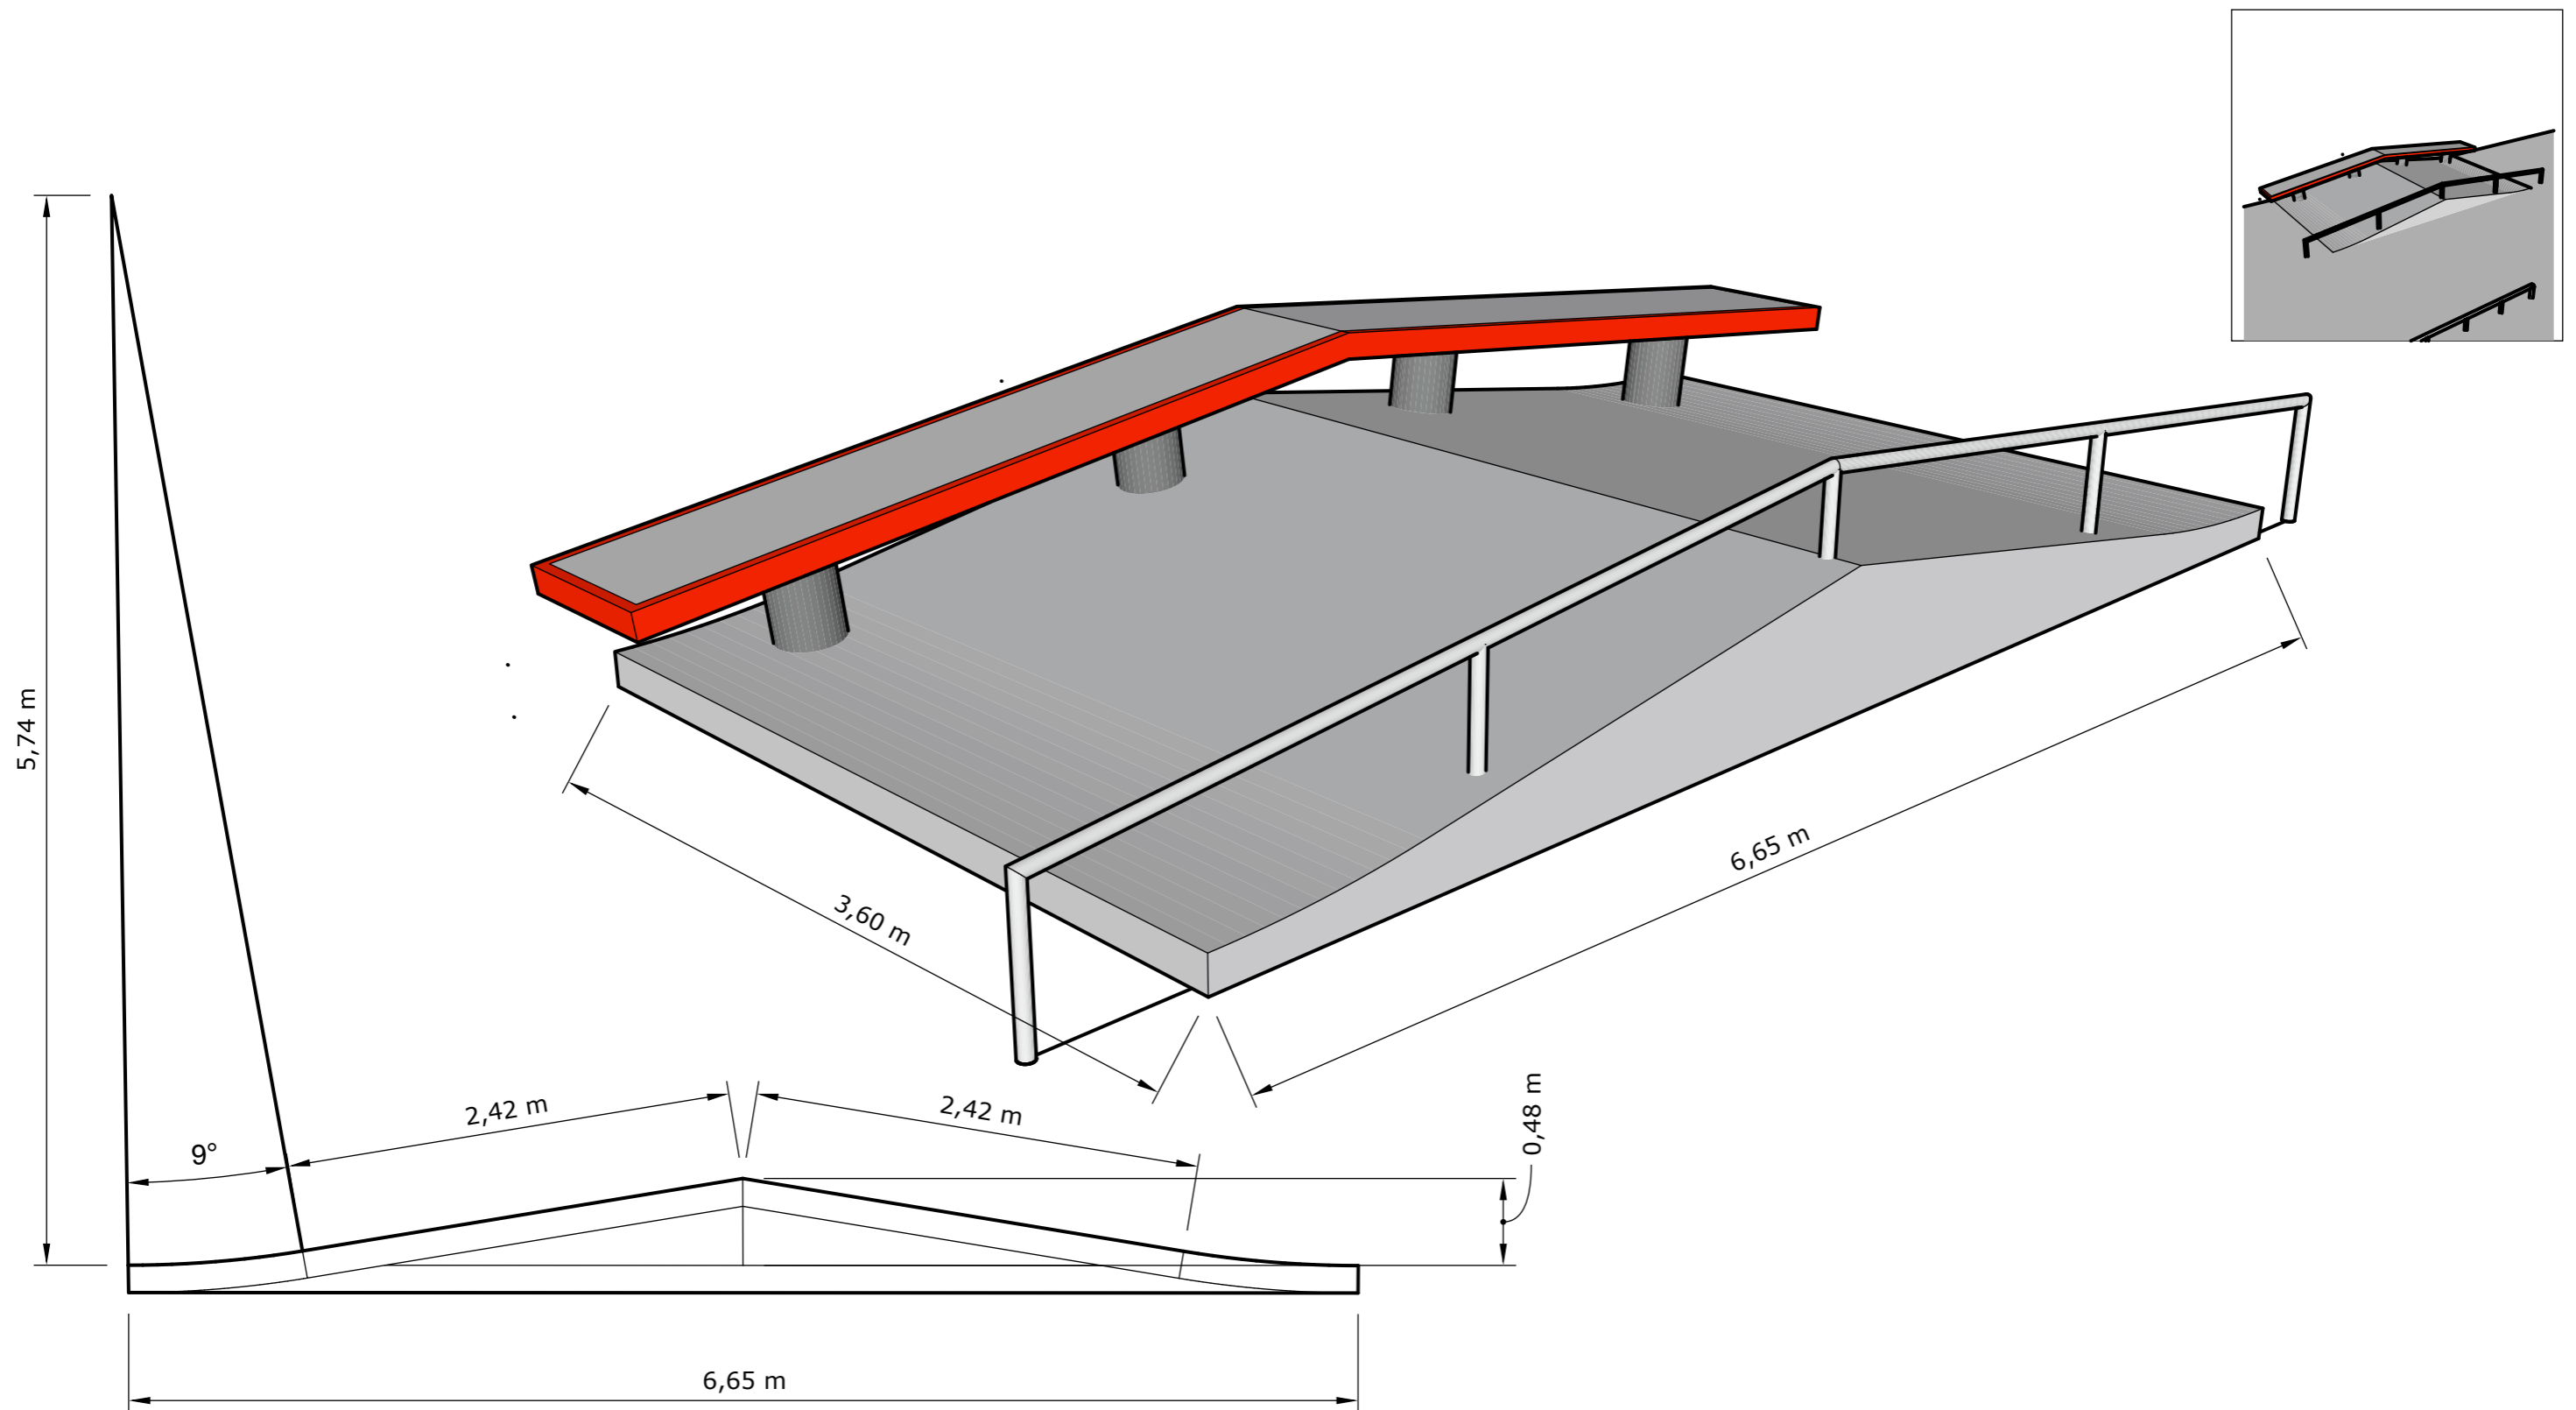

Noordwijk skatepark DO - B 'Bank2bank & A frames'