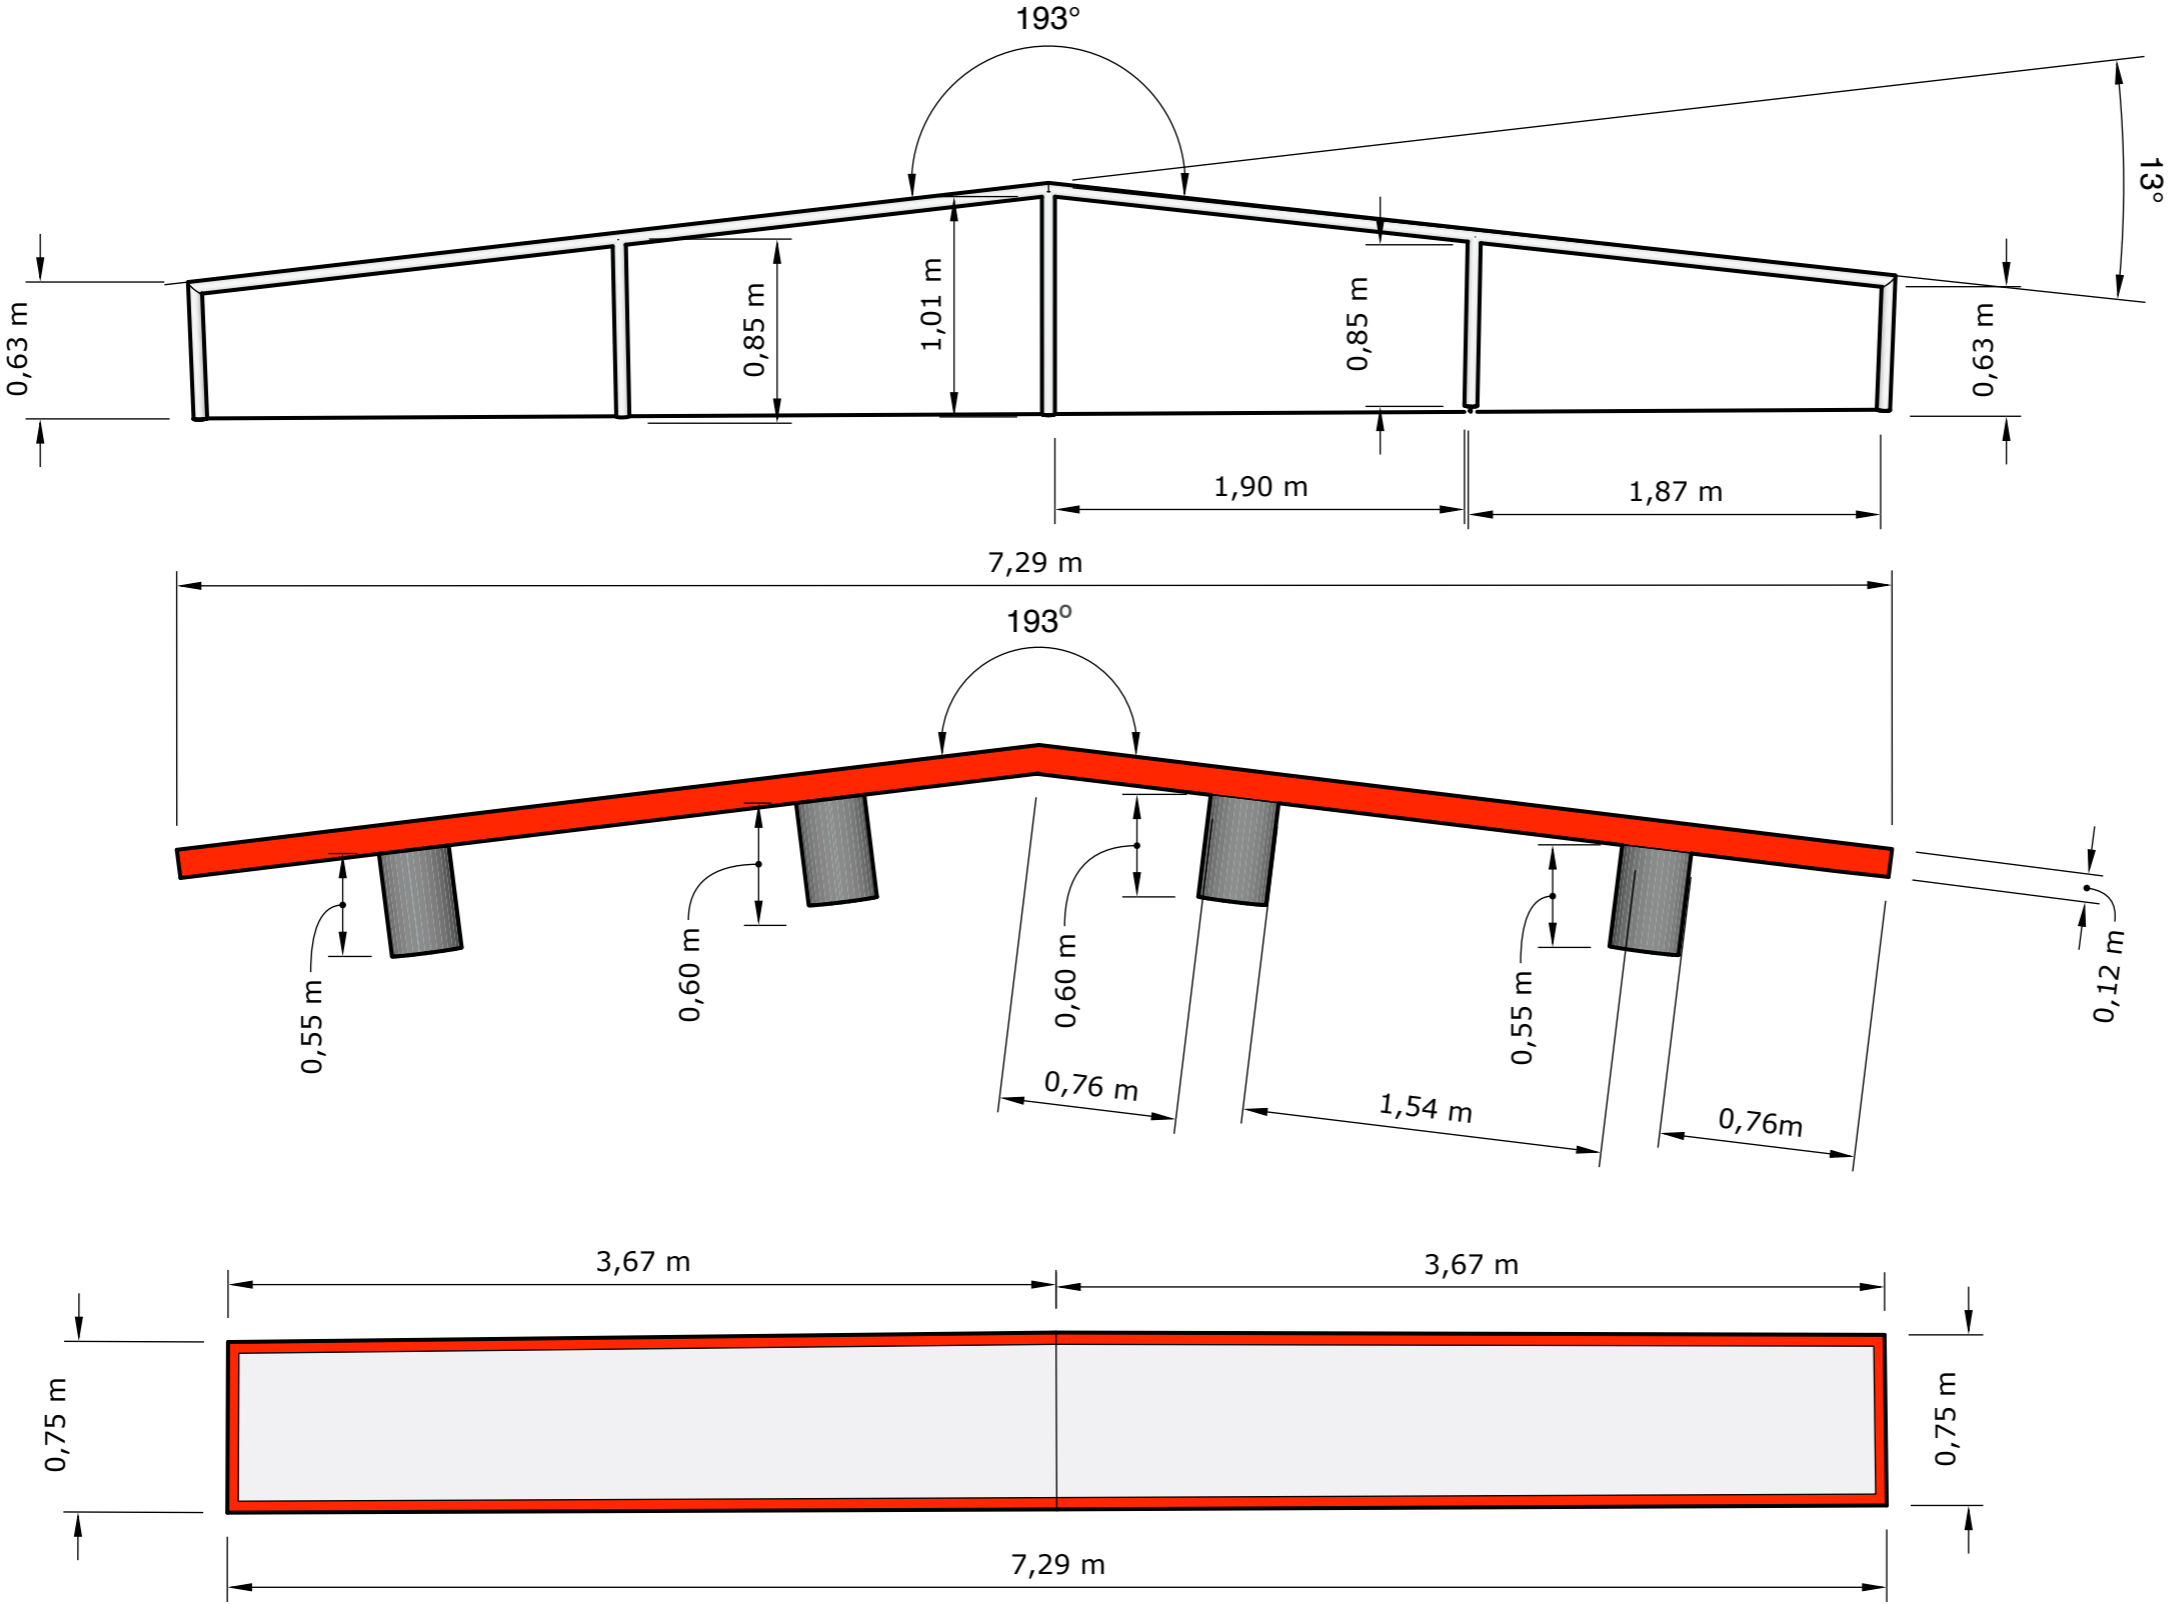

Noordwijk skatepark DO - B 'Bank2bank rail & ledge'